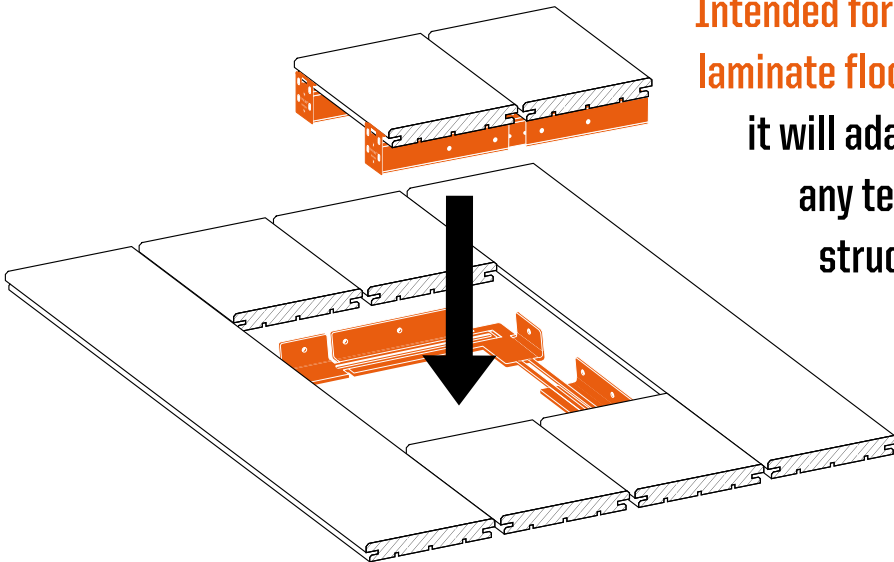

**B-fix**

## Inspection panel

This stainless steel inspection panel lets you easily go underneath your terrace for maintenance or checking purposes.

Intended for B-Fix laminate flooring, it will adapt to any terrace structure.

### Characteristics

*adapts to any type of structure*

*compatible with any type of B-Fix flooring*

*adjustable dimensions*

*made entirely from stainless steel*

*quick and easy to install*

*no tools needed to remove/replace the panel*